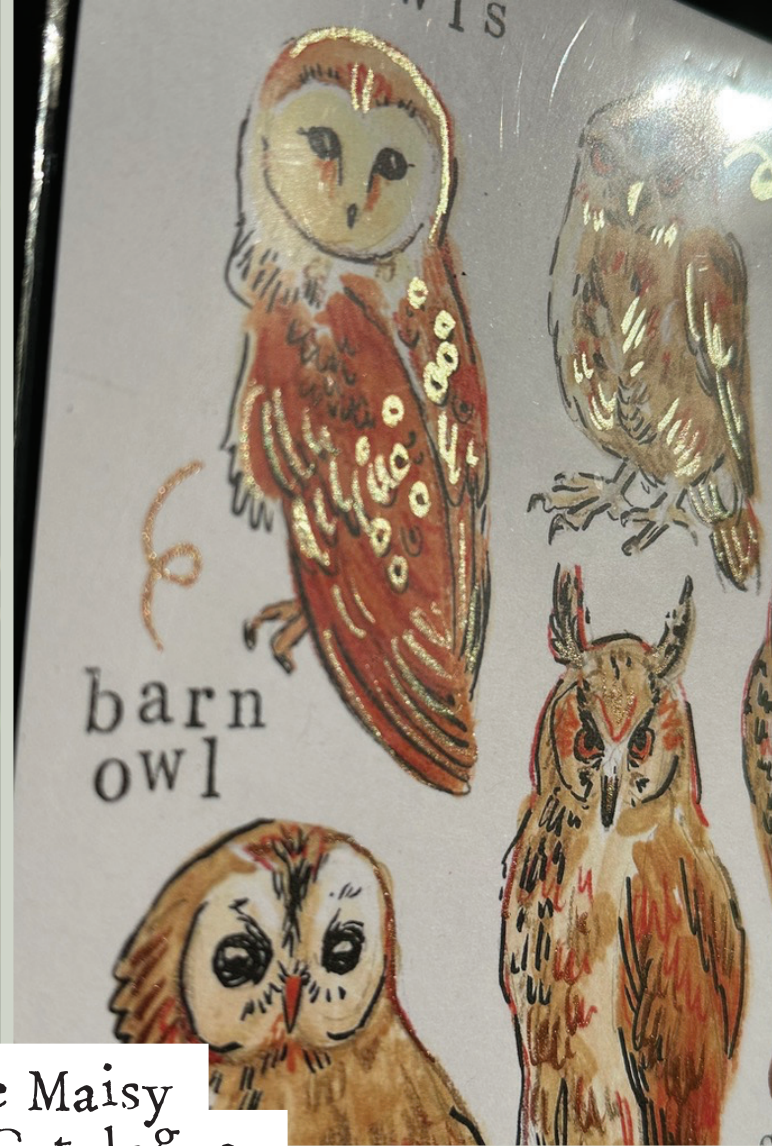

Marianne Maisy
Product Catalogue
Gallery