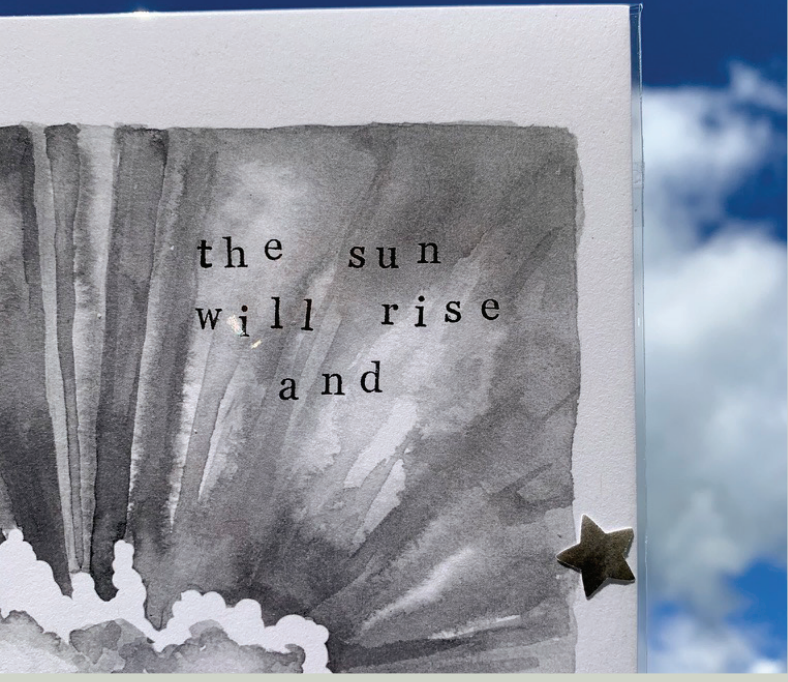

Marianne Maisy
Product Catalogue
Gallery