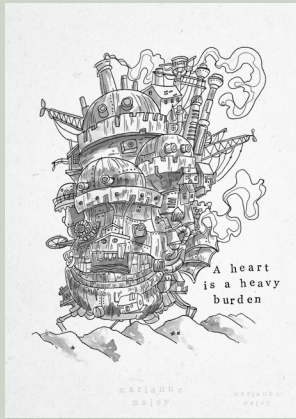

birds nest
(femme)
a4 art Print
210 x 297 mm

*hand-embellished with Gold
details.

birds nest (masc)
a4 art Print
210 x 297 mm

*hand-embellished with Gold
details.

botanical
Painting
a4 art Print
210 x 297 mm

'a heart is a
heavy burden'
a4 art Print
210 x 297 mm

PoPular!

*artwork inspired by studio
Ghibli's 'howl's moving castle'
animated film.

Marianne Maisy Product Catalogue

A3 art Prints

'a heart is a heavy burden'
a4 art Print
210 x 297 mm