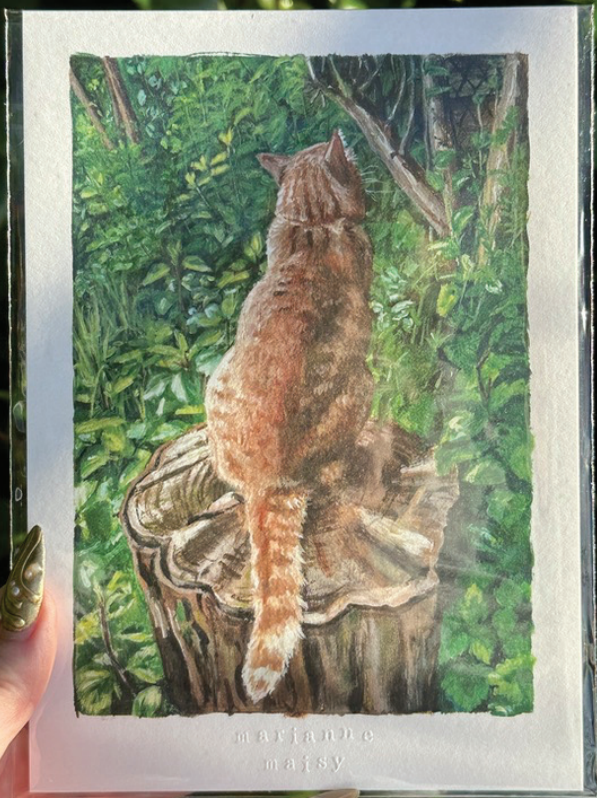

Marianne Maisy
Product Catalogue
Gallery