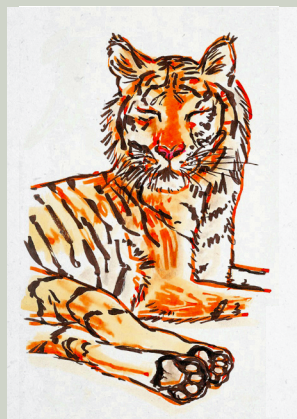

*hand-embellished with gold freckles.

'Growth begins when you step outside your comfort zone'
a3 art Print
297 x 420 mm

*hand-embellished with gold freckles.

a6 Postcard/art Prints

'the sun will rise and we will try again'
a6 Postcard/art Print
105 x 148 mm

'birds nest (femme)'
a6 Postcard/art Print
105 x 148 mm

*hand-embellished with gold details.

'botanical Painting'
a6 Postcard/art Print
105 x 148 mm

'tiger'
a6 Postcard/art Print
105 x 148 mm

Marianne Maisy Product Catalogue