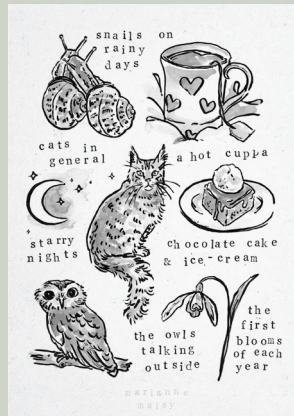

PoPular!

*artwork inspired by song
'truce' by twenty one Pilots.

'rosie's lilies'
as art Print
148 x 210 mm

'Paradise' 1
as art Print
148 x 210 mm

'Paradise' 2
as art Print
148 x 210 mm

Marianne Maisy Product Catalogue

as art Prints

'birthday lilies' 1
as art Print
148 x 210 mm

'birthday lilies' 2
as art Print
148 x 210 mm

favourite things 1
as art Print
148 x 210 mm

favourite things 2
as art Print
148 x 210 mm

'may flowers'
as art Print
148 x 210 mm

sold out

'you grow through what you go through'
as art Print
148 x 210 mm

Popular!

*hand-embellished with Gold freckles.

'embrace yourself and bloom'
as art Print
148 x 210 mm

*hand-embellished with Gold freckles.

'growth begins when you step outside your comfort zone'
as art Print
148 x 210 mm

*hand-embellished with Gold freckles.

Marianne Maisy Product Catalogue

various sizes art Prints

calico among
berries 1
a5 art Print
148 x 210 mm