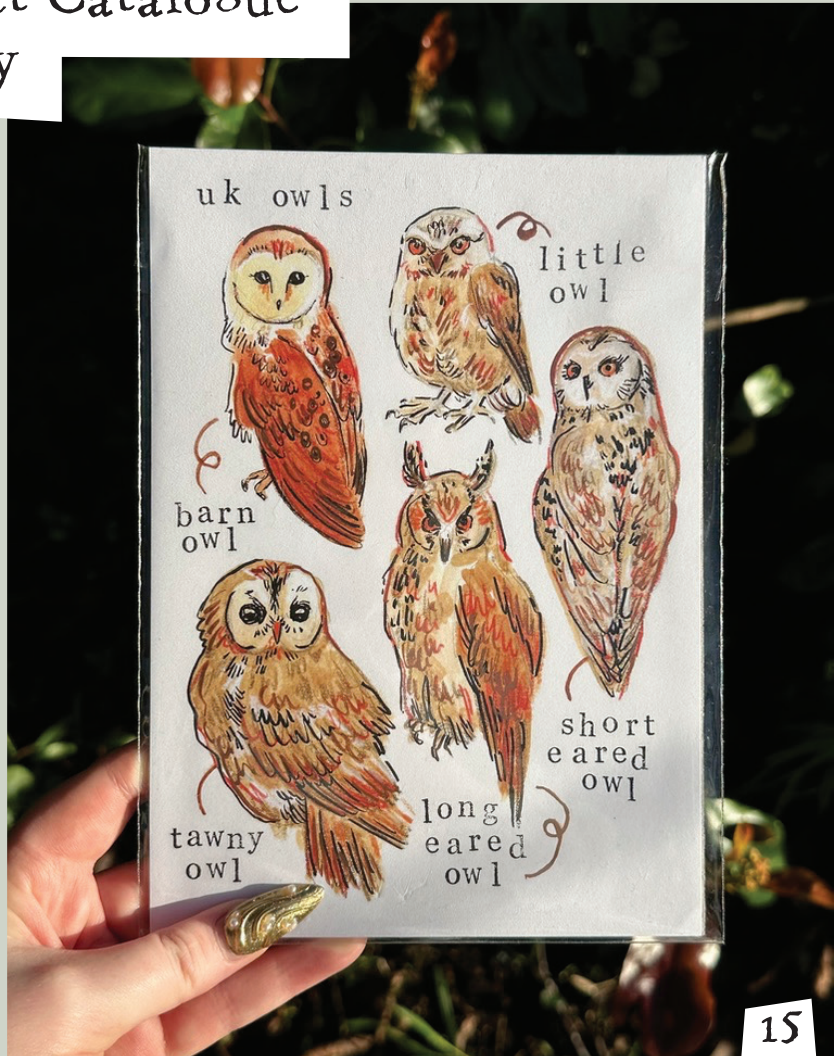

Marianne Maisy
Product Catalogue
Gallery