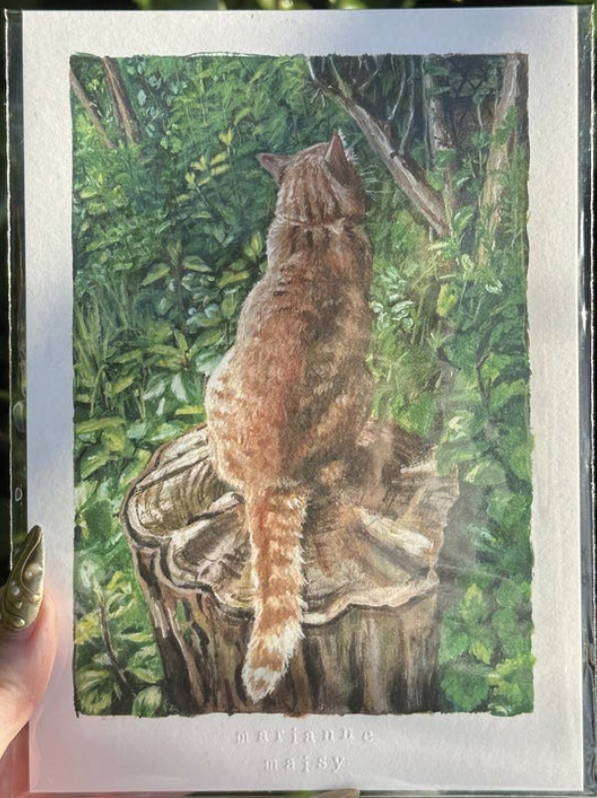

Marianne Maisy
Product Catalogue
Gallery