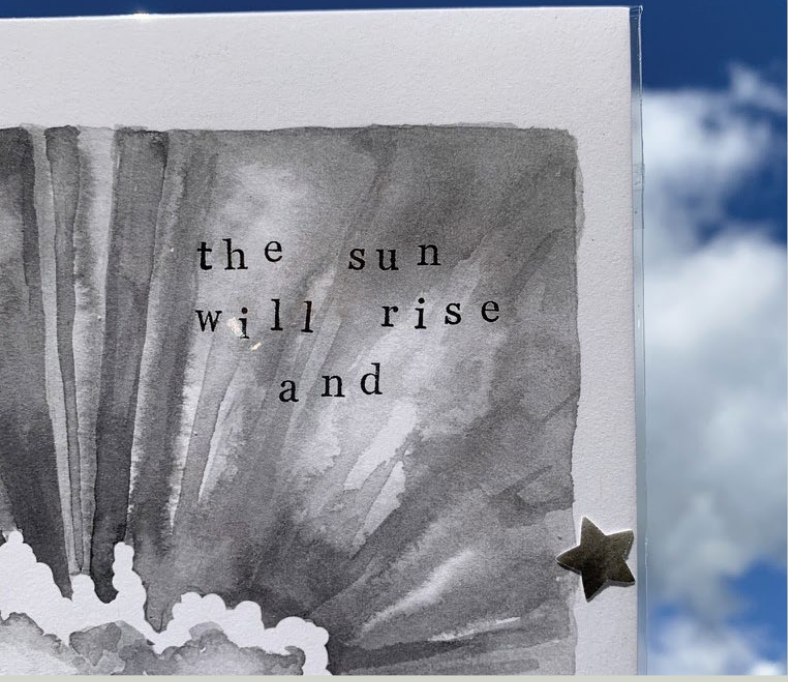

Marianne Maisy
Product Catalogue
Gallery