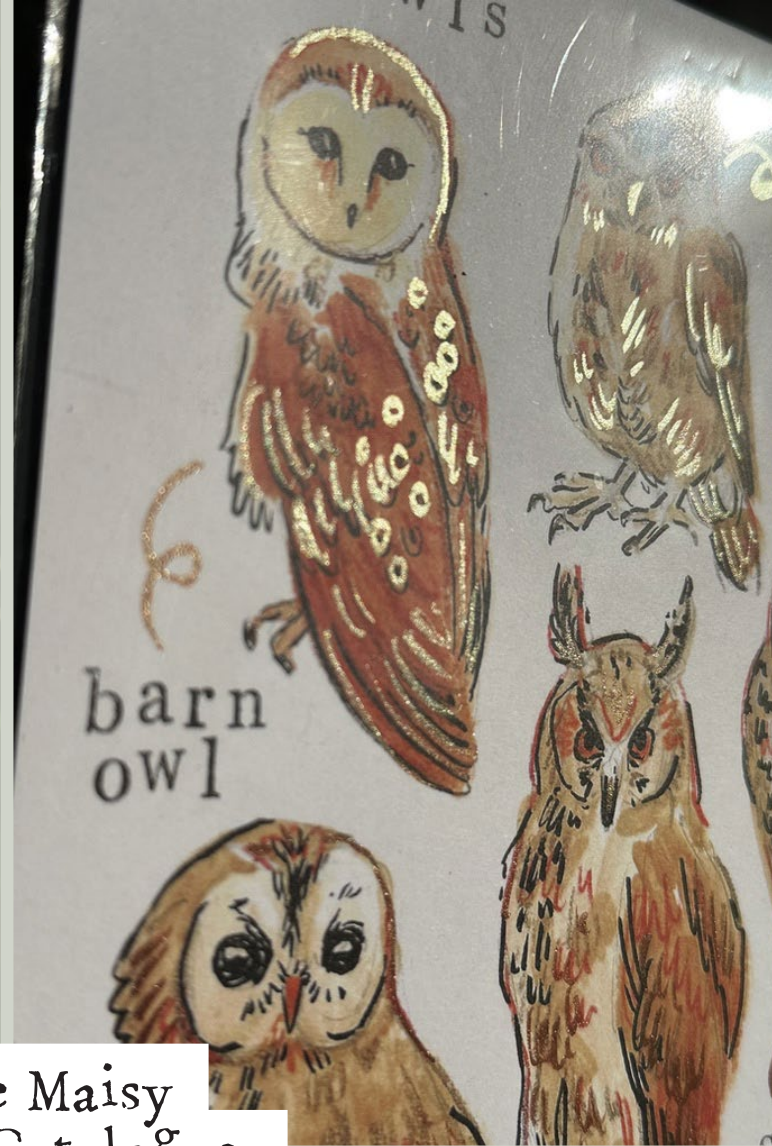

Marianne Maisy
Product Catalogue
Gallery