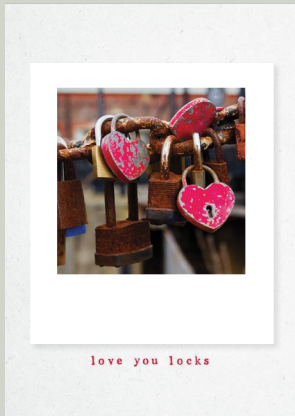

*finished with twine bow.

'i think you are Pretty coo'

a6 Greetings card
105 x 148 mm

Popular!

*finished with twine bow.

'love you locks'

a6 Greetings card
105 x 148 mm

*finished with twine bow and 3d Polaroid border.