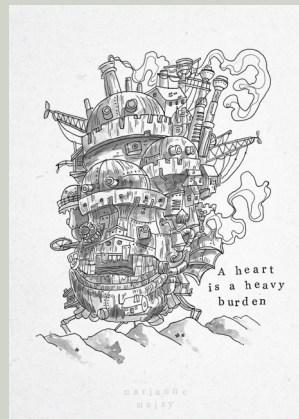

'you grow through what you go through'
as art Print
148 x 210 mm

Popular!

*hand-embellished with Gold freckles.

'embrace yourself and bloom'
as art Print
148 x 210 mm

*hand-embellished with Gold freckles.

'growth begins when you step outside your comfort zone'
as art Print
148 x 210 mm

*hand-embellished with Gold freckles.

Marianne Maisy Product Catalogue

various sizes art Prints

'evolve'
square art Print
210 X 210 mm

'thrive'
square art Print
210 X 210 mm

'a heart is a heavy burden'
a4 art Print
210 X 297 mm

POPular!

*artwork inspired by studio Ghibli's 'howl's movin' castle' animated film.

'you grow through what you go through'
a3 art Print
297 X 420 mm