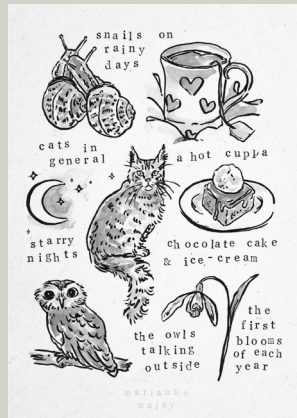

PoPular!

*artwork inspired by song
'true' by twenty one Pilots.

'rosie's lilies'
as art Print
148 x 210 mm

'Paradise' 1
as art Print
148 x 210 mm

'Paradise' 2
as art Print
148 x 210 mm

Marianne Maisy Product Catalogue

as art Prints

'birthday lilies' 1
as art Print
148 x 210 mm

'birthday lilies' 2
as art Print
148 x 210 mm

favourite things 1
as art Print
148 x 210 mm

favourite things 2
as art Print
148 x 210 mm

'may flowers'
as art Print
148 x 210 mm

'you grow through what you go through'
as art Print
148 x 210 mm

Popular!

*hand-embellished with Gold freckles.

'embrace yourself and bloom'
as art Print
148 x 210 mm

*hand-embellished with Gold freckles.

'growth begins when you step outside your comfort zone'
as art Print
148 x 210 mm

*hand-embellished with Gold freckles.

Marianne Maisy Product Catalogue

various sizes art Prints

'evolve'
square art Print
210 X 210 mm